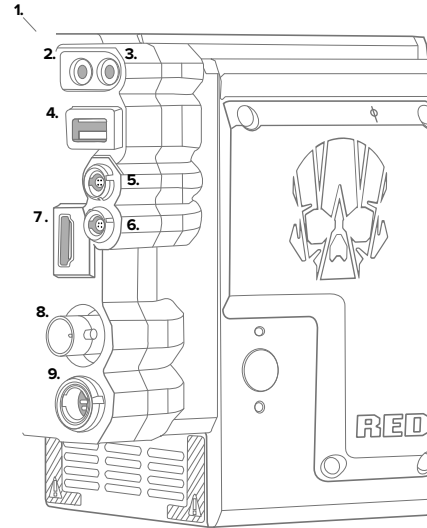

DIMENSIONS

LENGTH 102mm
WIDTH 126mm
HEIGHT 144mm

WEIGHT

1.5 kg
Body With Media Drive Only

8K - 2K

**PL
MOUNT**

EF mount option
also available

**RED
MINI MAG
SSD**

RED
MONSTRO 8K

Offering full frame lens coverage, the Red Weapon with Monstro 8K VV sensor captures 8K full format motion at up to 60 fps, produces ultra-detailed 35.4 megapixel stills, and delivers incredibly fast data speeds of up to 300 MB/s.