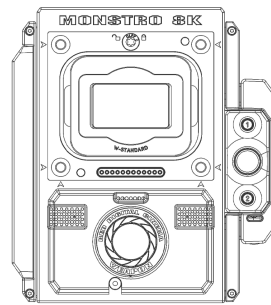

5V power out (no USB signal communication) for accessories. Max. output current 1.5A

5. SYNC

LEMO 4 pin, for TIMECODE & GENLOCK Input & GPI signal

6. CTRL

LEMO 4 pin, for camera control

7. HDMI

Type-A 19-pin HDMI connector. Capable of video signal output at up to 1920 x 1080p pixels with 2 channels of embedded audio

8. SDI OUT

1920x1080p 3G, 10-bit 4:2:2 HD-SDI signal

9. DC IN

11 - 17V DC mains power in. LEMO 6 pin

102mm

not including lens mount

144mm

126mm