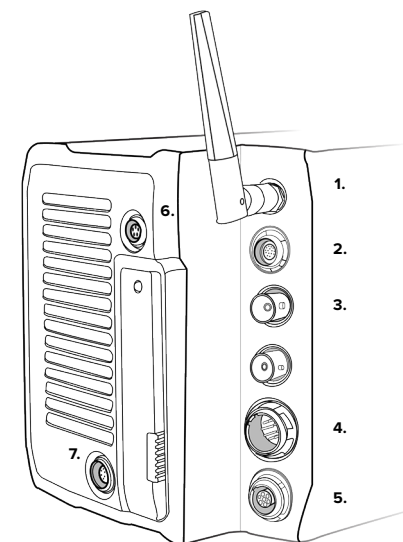

## DIMENSIONS

LENGTH 185mm  
WIDTH 125mm  
HEIGHT 140mm

# ALEXA MINI

ARRI

Compact, lightweight and self-contained, the ARRI ALEXA Mini is a versatile tool in the ALEXA camera range. Featuring a super-lightweight carbon body and integrated lens motor control, the ALEXA Mini is perfect for gimbals and multicopters