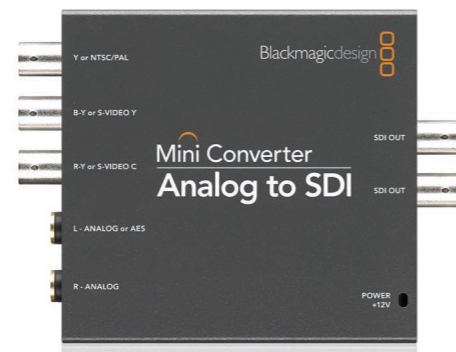

Auto Switching SD and HD

Mini Converters instantly switch between all SD and HD video formats whenever the video input changes. A huge range of standards are supported including NTSC, PAL, 1080i/59.94, 1080i/50, 1080PsF/23.98, 1080PsF/24, 720p/59.94, 720p/50 and new formats can be added via USB.

Redundant SDI Input

Mini Converters feature a unique redundant input for mission critical tasks. Connect a redundant cable to the second input, and if the main SDI input is lost, Mini Converters will automatically switch over in an instant. A loop-through SDI output is also provided for connecting to other devices. You can also loop to other mini converters when de-embedding more audio channels.

Mini Converters
A\$825

Mini Converters

Mini Converter SDI to Analog **A\$825**

Includes everything you need to convert from SDI to analog HD/SD component, NTSC and PAL video out, plus balanced jack AES/EBU and analog audio out. Easily connect to Betacam SP, VHS and analog video monitors. Also features a built in hardware down converter to connect HD-SDI video to SD equipment.

Mini Converter Analog to SDI **A\$875**

Perfect for converting from analog HD/SD component, NTSC, PAL or S-Video to SDI out with balanced jack AES/EBU and analog audio embedding. Now you can convert analog devices such as Betacam SP, VHS, set top boxes, gaming consoles and HDV cameras to incredible quality SD/HD-SDI video.