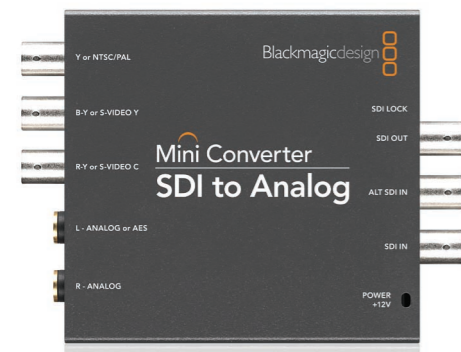

The most advanced 3 Gb/s converters for SD & HD!

Build your SDI studio with the world's most advanced and easy to use converters. Only Mini Converters include auto SD/HD switching, redundant input, AES/EBU and analog audio on standard 1/4 inch jack connections, combined with advanced 3 Gb/s SDI technology. There are now 8 great models to choose from. Choose from models with analog, HDMI, audio, optical fiber and sync generation!

Auto Switching SD and HD

Mini Converters instantly switch between all SD and HD video formats whenever the video input changes. A huge range of standards are supported including NTSC, PAL, 1080i/59.94, 1080i/50, 1080PsF/23.98, 1080PsF/24, 720p/59.94, 720p/50 and new formats can be added via USB.

Redundant SDI Input

Mini Converters feature a unique redundant input for mission critical tasks. Connect a redundant cable to the second input, and if the main SDI input is lost, Mini Converters will automatically switch over in an instant. A loop-through SDI output is also provided for connecting to other devices. You can also loop to other mini converters when de-embedding more audio channels.

Mini Converters
A\$825

Mini Converters

Mini Converter SDI to Analog **A\$825**

Includes everything you need to convert from SDI to analog HD/SD component, NTSC and PAL video out, plus balanced jack AES/EBU and analog audio out. Easily connect to Betacam SP, VHS and analog video monitors. Also features a built in hardware down converter to connect HD-SDI video to SD equipment.